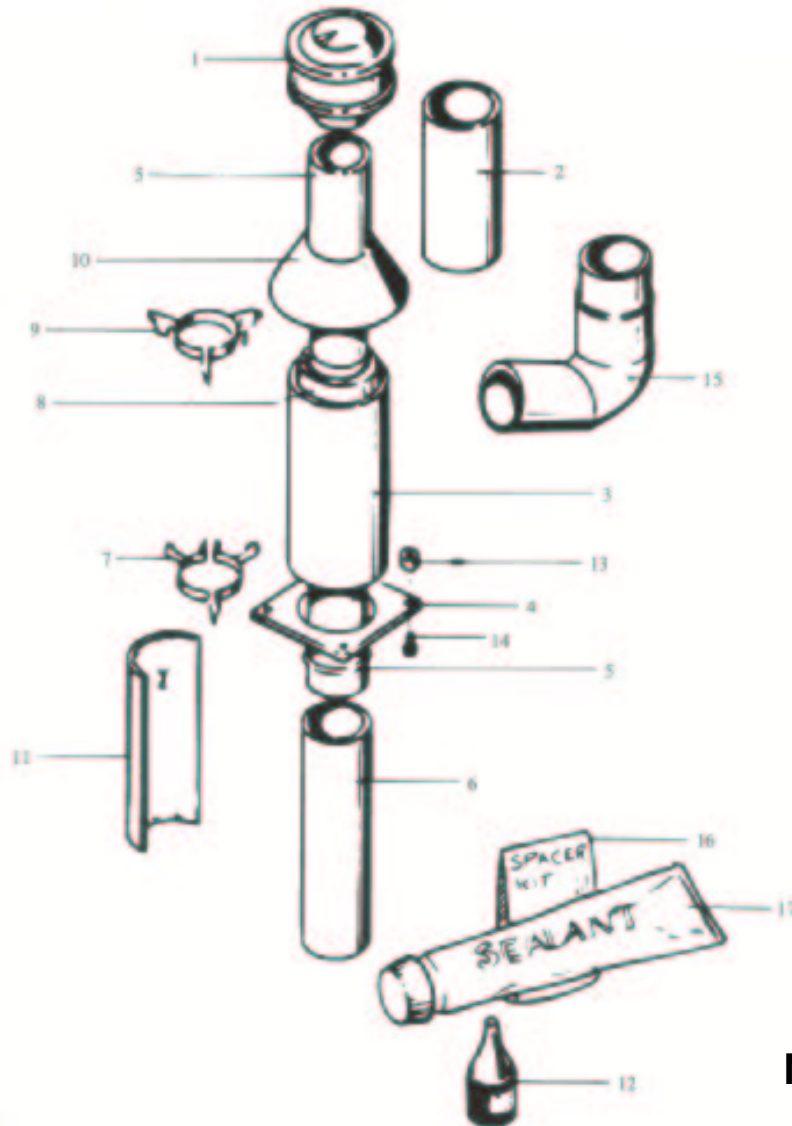

Item No	Part No	Description	Qty	Item No	Part No	Description	Qty
1	984182	Panel, Flue Support - Grey	1	31	502093	Washer, Flat 8 x 42 x 3	2
1a	984869	Panel, Flue Support - Coffee	1	32	501598	Screw, M8 x 25	2
2	984175	Panel Assy, Top - Grey	1	33	501602	Nut, M8	6
2a	984073	Panel Assy, Top - Tan	1	34	984598	Rod, Tie	4
3	984069	Trim, Top Frame - Gold	1	35	501682	Nut, M8	12
3a	984189	Trim, Top Frame - Silver	1	36	984786	Bracket, Mounting	2
4	584581	Badge, Masport - Gold	1	37	585458	Spring, Spacer	2
4a	585581	Badge, Masport - Silver	1	38	984774	Slide, Air Inlet	1
5	503381	Spire, Push Fix	2	39	503336	Screw, 1/4" x 1"	2
6	501767	Rivet, Pop	5	40	585223	Spring, Compression Air Inlet	2
7	984177	Panel, LH Side - Grey	1	41	500374	Washer	4
7a	984078	Panel, LH Side - Tan	1	42	584580	Knob	1
8	984179	Panel, RH Side - Grey	1	43	984596	Hinge Assembly	1
8a	984076	Panel, RH Side - Tan	1	44	503331	Screw, Pan M6 x 16	2
9	984173	Panel, Back - Grey	1	45	984573	Pin, Dor Catch	1
9a	984873	Panel, Back - Coffee	1	46	984512	Frame Assy, Door - Grey	1
10	984181	Panel, Front - Grey	1	46a	984595	Frame Assy, Door - Coffee	1
10a	984860	Panel, Front - Coffee	1	47	984748	Spindle, Door Catch	1
11	984183	Pedestal - Grey	1	48	984765	Handle Assy, Door Catch 1	1
11a	984722	Pedestal - Coffee	1	49	584591	Glass Only (Obsolete)	1
11b	984262	Pedestal-Fan - Coffee (Aust)	1	50	984586	Kit, Seal for Glass	1
11c	984264	Pedestal-Fan - Grey (Aust)	1	51	984566	Retainer, Glass	1
12	984184	Foot Assembly - Grey	1	52	984722	Rope	1
12a	984295	Foot Assembly - Coffee	1	53	502125	Nut, M5	2
13	984308	Backplate, Pedestal	1	54	500463	Washer, Flat 3/8"	2
13a	984263	Panel Assy, Fan Mounting - Grey (Aust)	1	55	984571	Latch, Door	1
13b	984261	Panel Assy, Fan Mounting - Coffee (Aust)	1	56	501683	Nut	1
14	985475	Trim, RH Pedestal - Gold	1	57	501571	Screw, M8 x 16	4
14a	984186	Trim, RH Pedestal- Silver	1	58	503259	Screw, Self Tapping 10 x 0.5	16
15	985474	Trim, LH Pedestal - Gold	1	59	501962	Screw, M6 x 30	4
15a	984185	Trim, LH Pedestal - Silver	1	60	502015	Screw, M8 x 60	4
16	985476	Trim, Front Pedestal - Gold	1	60a	503388	Spire, Nut (Includes item 7 & 8)	4
16a	984187	Trim, Front Pedestal - Silver	1	61	501796	Bolt, M6 x 65	2
17	985450	Heatshield - Side	2	62	984063	Screw, Self Tapping M6 x 16	2
18	985452	Heatshield - Back	1			NOT ILLUSTRATED	
19	985453	Heatshield - Bottom	1				
20	985451	Cover, Fan Cutout	1	985584	Door Assy - Grey (Includes Frame & Glass)		1
21	985678	Firebox, Top (Late)	1	985327	Door Assy - Coffee (Includes Frame & Glass)		1
21a	985200	Firebox, Top (Early)	1	984655	Glass & Seal (Includes items 49 & 50)		1
22	985699	Firebox, LH Side (Late)	1	985705	Fan Assy Complete - Coffee (Aust) (Powder Coated)		1
22a	985283	Firebox, LH Side (Early)	1	985706	Fan Assy Complete - Grey (Aust) (powder Coated)		1
23	985687	Firebox, RH Side (Late)	1	984340	Firebox Assembly		1
23a	985284	Firebox, RH Side (Early)	1	585416	Bag-Fire Bedding Sand		1
24	985682	Firebox, Back (Late)	1	984786	Bracket, Mounting		1
24a	984058	Firebox, Back (Early)	1	984249	Casing, Removable Fan Motor		1
25	984276	Firebox, Front (Late)	1	585415	Water Coil (Lion)		1
25a	984038	Firebox, Front (Early)	1	984861	Panel Assy, Front - Coffee		1
26	984288	Firebox, Bottom (Late)	1	984862	Panel Assy, Front - Grey		1
26a	984032	Firebox, Bottom (Early)	1				
27	985335	Baffle, Ceiling	1				
28	985207	Baffle, Upper Rear	1				
29	985236	Baffle, Lower Rear	1				
30	984090	Plug Assembly, 34 Dia	2				