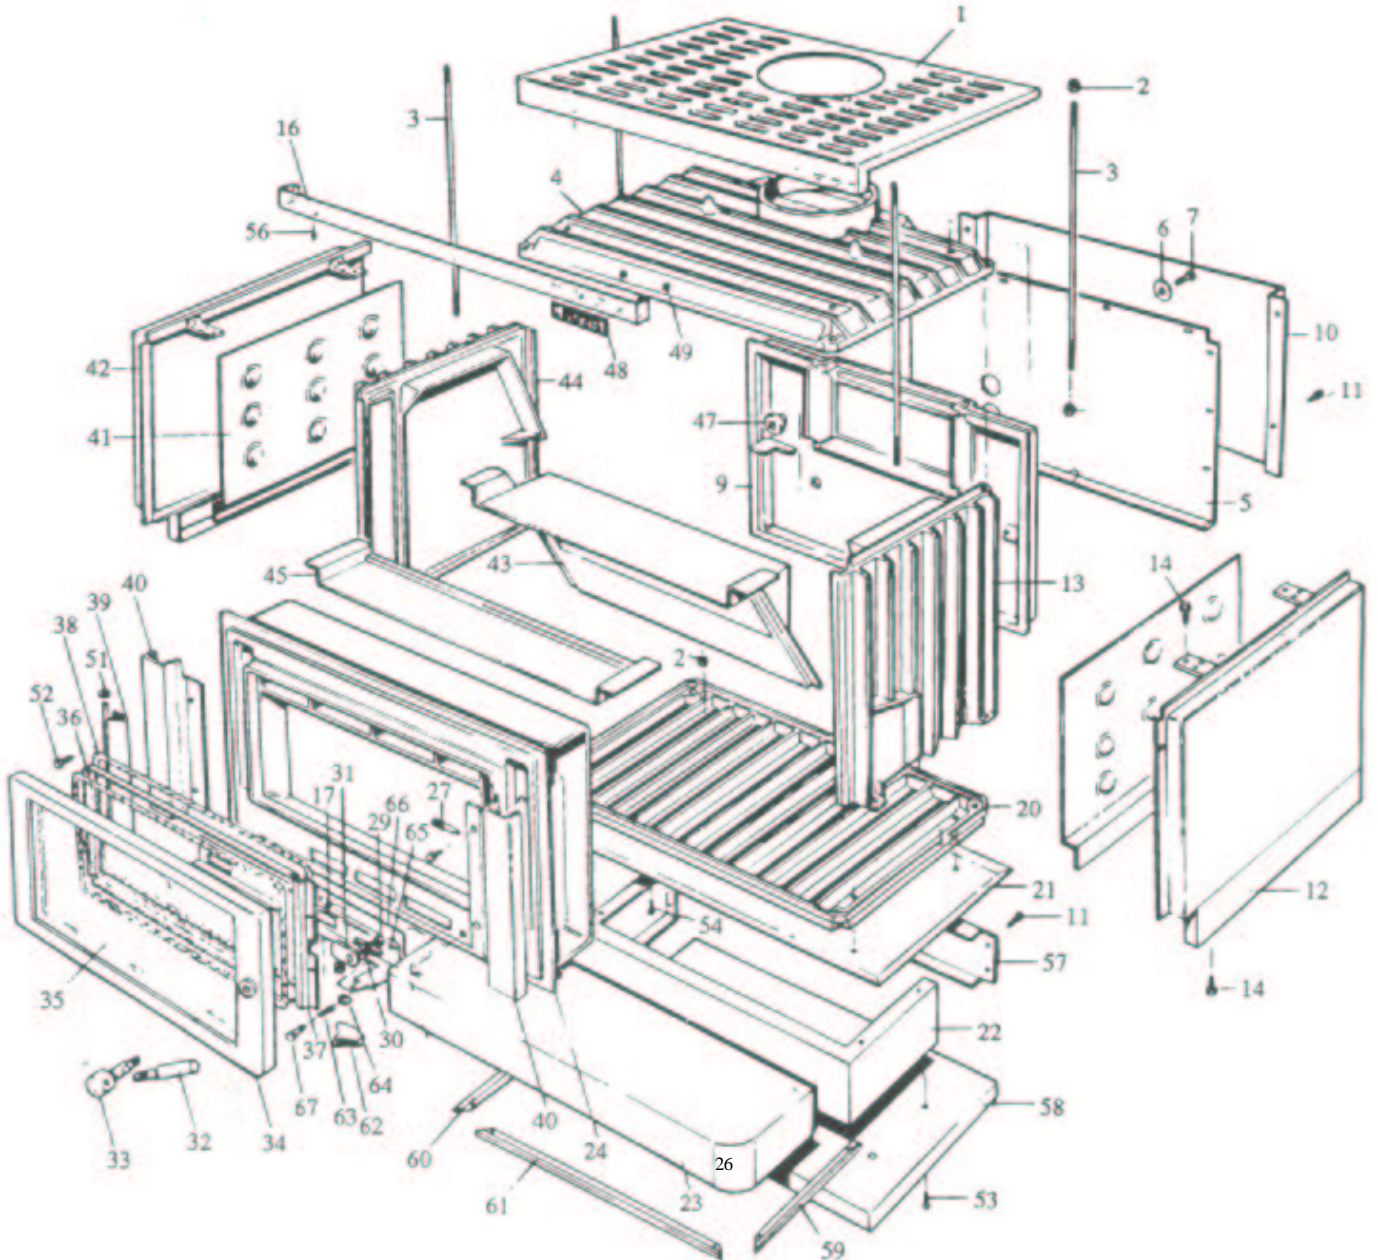

!!!! WARNING !!!
PART NOS ON PAGE 3 DO NOT MATCH WITH PART SHOWN ON PAGE 2
REFER SPARE PARTS DIAGRAM FOR "PANORAMA DELUXE SERIES 6"
CONTACT ENGINEERING OFFICE IN NZ IF REQUIRED - PS 16-06-2015

!!!! WARNING !!!!

PART NOS ON PAGE 3 DO NOT MATCH WITH PART SHOWN ON PAGE 2
REFER SPARE PARTS DIAGRAM FOR "PANORAMA DELUXE SERIES 6"
CONTACT ENGINEERING OFFICE IN NZ IF REQUIRED - PS 16-06-2015

PANORAMA
DELUXE
(1989 to 1993)

Item No	Part No	Description	Qty	Item No	Part No	Description	Qty
1	984182	Panel, Flue Support - Grey	1	31	502093	Washer, Flat 8 x 42 x 3	2
1a	984869	Panel, Flue Support - Coffee	1	32	501598	Screw, M8 x 25	2
2	984175	Panel Assy, Top - Grey	1	33	501602	Nut, M8	6
2a	984073	Panel Assy, Top - Tan	1	34	984598	Rod, Tie	4
3	984069	Trim, Top Frame - Gold	1	35	501682	Nut, M8	12
3a	984189	Trim, Top Frame - Silver	1	36	984786	Bracket, Mounting	2
4	584581	Badge, Masport - Gold	1	37	585458	Spring, Spacer	2
4a	585581	Badge, Masport - Silver	1	38	984774	Slide, Air Inlet	1
5	503381	Spire, Push Fix	2	39	503336	Screw, 1/4" x 1"	2
6	501767	Rivet, Pop	5	40	585223	Spring, Compression Air Inlet	2
7	984177	Panel, LH Side - Grey	1	41	500374	Washer	4
7a	984078	Panel, LH Side - Tan	1	42	584580	Knob	1
8	984179	Panel, RH Side - Grey	1	43	984596	Hinge Assembly	1
8a	984076	Panel, RH Side - Tan	1	44	503331	Screw, Pan M6 x 16	2
9	984173	Panel, Back - Grey	1	45	984573	Pin, Dor Catch	1
9a	984873	Panel, Back - Coffee	1	46	984512	Frame Assy, Door - Grey	1
10	984181	Panel, Front - Grey	1	46a	984595	Frame Assy, Door - Coffee	1
10a	984860	Panel, Front - Coffee	1	47	984748	Spindle, Door Catch	1
11	984183	Pedestal - Grey	1	48	984765	Handle Assy, Door Catch 1	1
11a	984722	Pedestal - Coffee	1	49	584591	Glass Only (Obsolete)	1
11b	984262	Pedestal-Fan - Coffee (Aust)	1	50	984586	Kit, Seal for Glass	1
11c	984264	Pedestal-Fan - Grey (Aust)	1	51	984566	Retainer, Glass	1
12	984184	Foot Assembly - Grey	1	52	984722	Rope	1
12a	984295	Foot Assembly - Coffee	1	53	502125	Nut, M5	2
13	984308	Backplate, Pedestal	1	54	500463	Washer, Flat 3/8"	2
13a	984263	Panel Assy, Fan Mounting - Grey (Aust)	1	55	984571	Latch, Door	1
13b	984261	Panel Assy, Fan Mounting - Coffee (Aust)	1	56	501683	Nut	1
14	985475	Trim, RH Pedestal - Gold	1	57	501571	Screw, M8 x 16	4
14a	984186	Trim, RH Pedestal- Silver	1	58	503259	Screw, Self Tapping 10 x 0.5	16
15	985474	Trim, LH Pedestal - Gold	1	59	501962	Screw, M6 x 30	4
15a	984185	Trim, LH Pedestal - Silver	1	60	502015	Screw, M8 x 60	4
16	985476	Trim, Front Pedestal - Gold	1	60a	503388	Spire, Nut (Includes item 7 & 8)	4
16a	984187	Trim, Front Pedestal - Silver	1	61	501796	Bolt, M6 x 65	2
17	985450	Heatshield - Side	2	62	984063	Screw, Self Tapping M6 x 16	2
18	985452	Heatshield - Back	1			NOT ILLUSTRATED	
19	985453	Heatshield - Bottom	1				
20	985451	Cover, Fan Cutout	1	985584	Door Assy - Grey (Includes Frame & Glass)		1
21	985678	Firebox, Top (Late)	1	985327	Door Assy - Coffee (Includes Frame & Glass)		1
21a	985200	Firebox, Top (Early)	1	984655	Glass & Seal (Includes items 49 & 50)		1
22	985699	Firebox, LH Side (Late)	1	985705	Fan Assy Complete - Coffee (Aust) (Powder Coated)		1
22a	985283	Firebox, LH Side (Early)	1	985706	Fan Assy Complete - Grey (Aust) (powder Coated)		1
23	985687	Firebox, RH Side (Late)	1	984340	Firebox Assembly		1
23a	985284	Firebox, RH Side (Early)	1	585416	Bag-Fire Bedding Sand		1
24	985682	Firebox, Back (Late)	1	984786	Bracket, Mounting		1
24a	984058	Firebox, Back (Early)	1	984249	Casing, Removable Fan Motor		1
25	984276	Firebox, Front (Late)	1	585415	Water Coil (Lion)		1
25a	984038	Firebox, Front (Early)	1	984861	Panel Assy, Front - Coffee		1
26	984288	Firebox, Bottom (Late)	1	984862	Panel Assy, Front - Grey		1
26a	984032	Firebox, Bottom (Early)	1				
27	985335	Baffle, Ceiling	1				
28	985207	Baffle, Upper Rear	1				
29	985236	Baffle, Lower Rear	1				
30	984090	Plug Assembly, 34 Dia	2